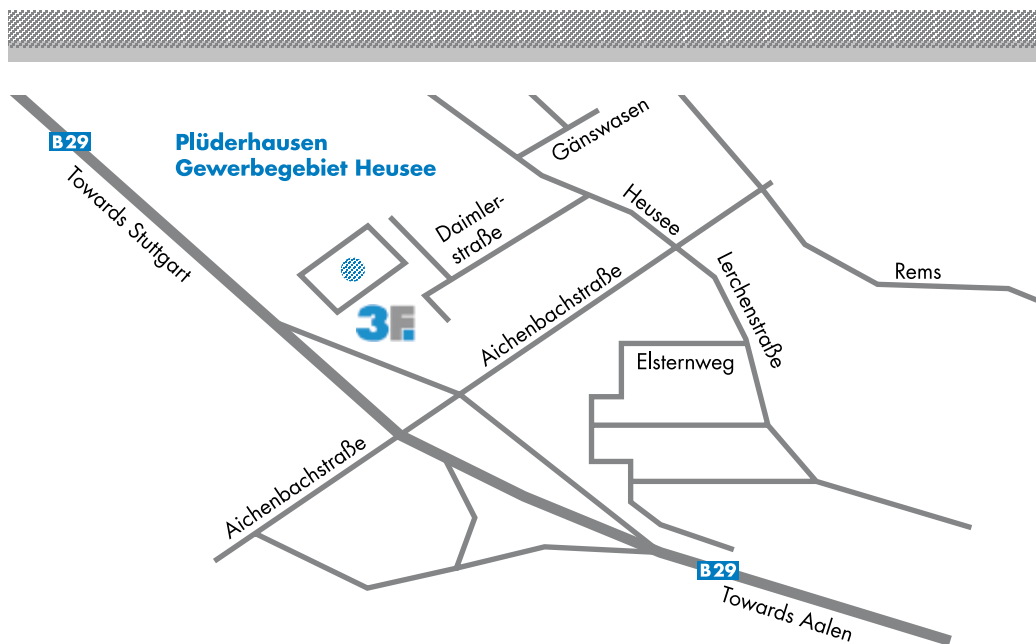

3F GmbH
Daimlerstraße 4-8
73655 Plüderhausen
Germany

Tel. +49 7181 93807-0
Fax +49 7181 93807-77

www.3f-gmbh.de
www.3f-gmbh.com

3f-gmbh@3f-gmbh.de

Overview

Plüderhausen is very conveniently situated in the North-East of Baden-Württemberg. You can reach us from Stuttgart via the B 14 and B 29 in less than 40 minutes. Even if you drive via Schwäbisch Hall or Aalen you can reach us quickly.

Detailed View

In Plüderhausen you can find us in the industrial zone (Gewerbegebiet) Heusee. Follow the Aichenbachstrasse to the roundabout. Exit the roundabout in the direction of Heusee, turn off into the Daimlerstrasse and you have reached us.