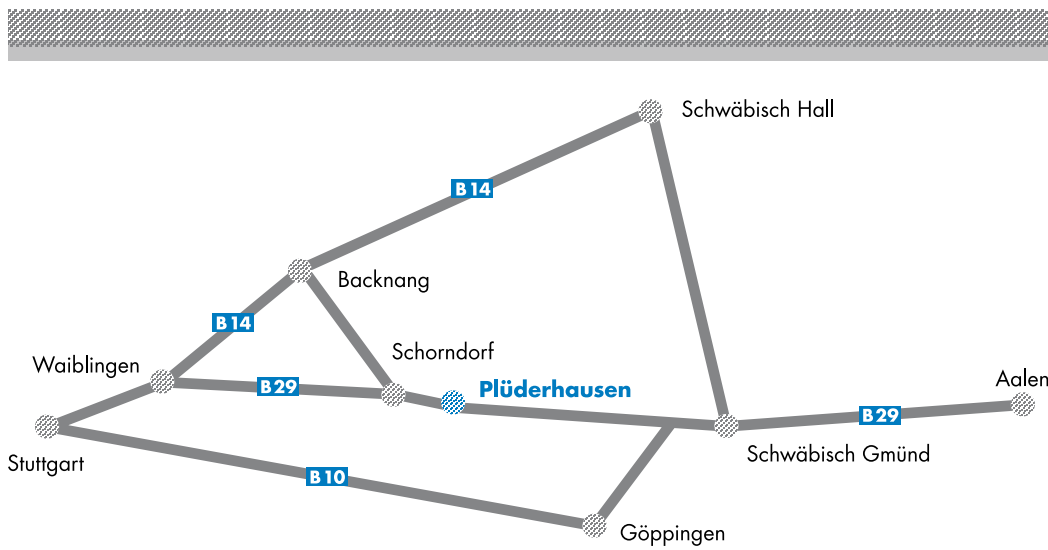

3F GmbH
Daimlerstraße 4-8
73655 Plüderhausen
Germany

Tel. +49 7181 93807-0
Fax +49 7181 93807-77

www.3f-gmbh.de
www.3f-gmbh.com

3f-gmbh@3f-gmbh.de

Overview

Plüderhausen is very conveniently situated in the North-East of Baden-Württemberg. You can reach us from Stuttgart via the B 14 and B 29 in less than 40 minutes. Even if you drive via Schwäbisch Hall or Aalen you can reach us quickly.

Detailed View

In Plüderhausen you can find us in the industrial zone (Gewerbegebiet) Heusee. Follow the Aichenbachstrasse to the roundabout. Exit the roundabout in the direction of Heusee, turn off into the Daimlerstrasse and you have reached us.